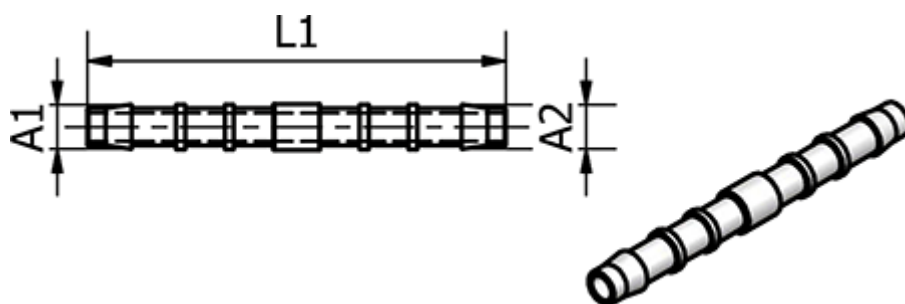

# Data Sheet

Article number: 58634418

Description: Tube Connector 34.418, Ø19/ Ø19  
Tube Connector

## Measures

---

Ext. Hose Diameter A1 = 19

Ext. hose diameter A2 = 19

L1 = 76